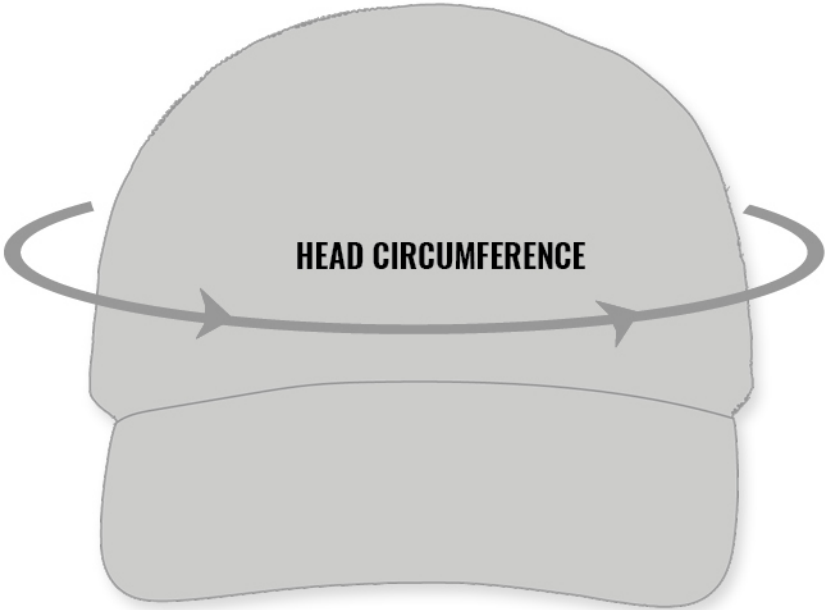

MEN'S PRO-ROUND STRUCTURED CAP SIZE CHART

Sizes shown in inches.

HEAD CIRCUMFERENCE (CM'S)	59 CM
	7 1/4 - 7 3/8

*These measurements are approximate and may have some variance.