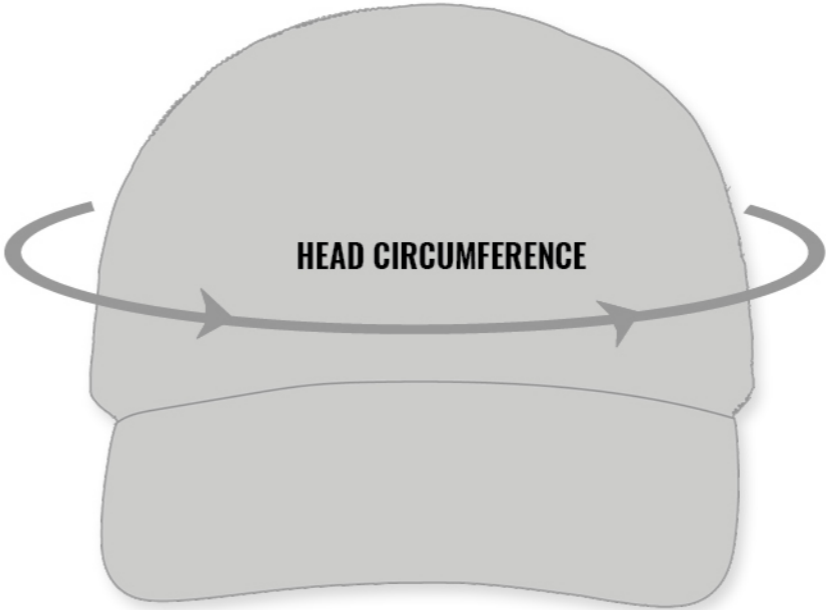

WOMEN'S RICHARDSON CAP SIZE CHART

Sizes shown in inches.

HEAD CIRCUMFERENCE (CM'S)	58 CM
	6 7/8 - 7 5/8

*These measurements are approximate and may have some variance.