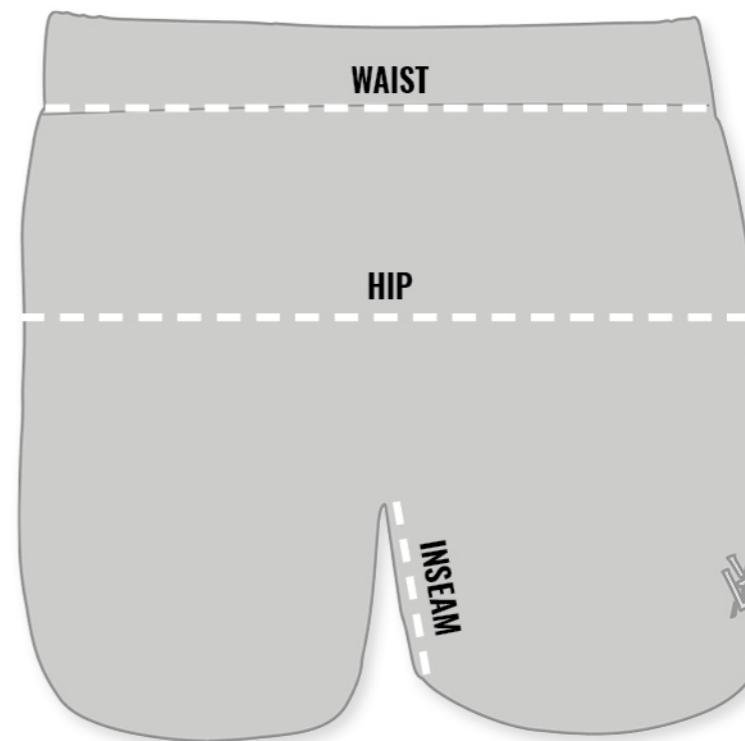

## WOMEN'S SHORTS SIZE CHART

Sizes shown in inches.

SIZE	WAIST	HIPS	INSEAM
XS/ 0 - 2	25-26	35-36	4
S/ 4 - 6	27-28	37-38	4
M/ 8 - 10	29-30	39-40	4
L/ 12 - 14	31	41	4
XL/ 16 - 18	32	42	4

\*These measurements are approximate and may have some variance.