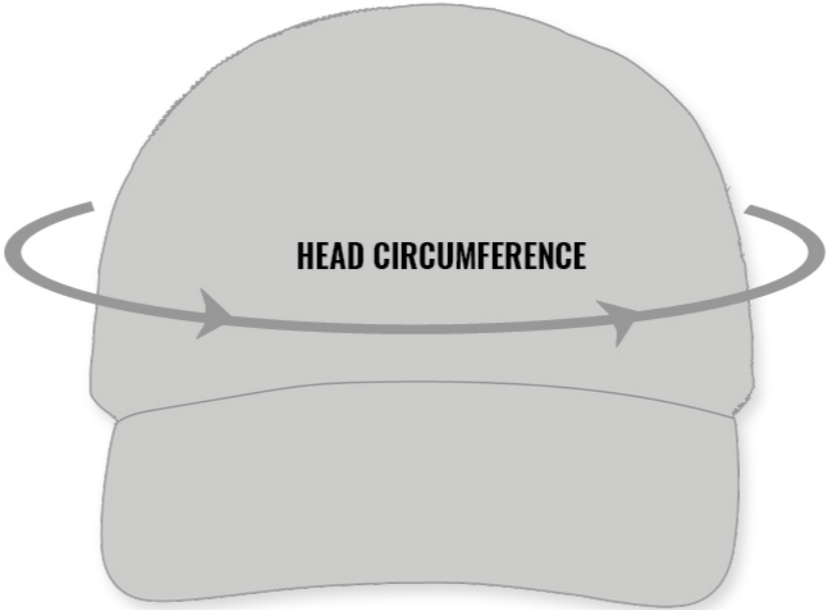

# MEN'S RICHARDSON CAP SIZE CHART

Sizes shown in inches.

<b>HEAD CIRCUMFERENCE (CM'S)</b>	<b>58 CM</b>
	7 - 7 3/4

\*These measurements are approximate and may have some variance.