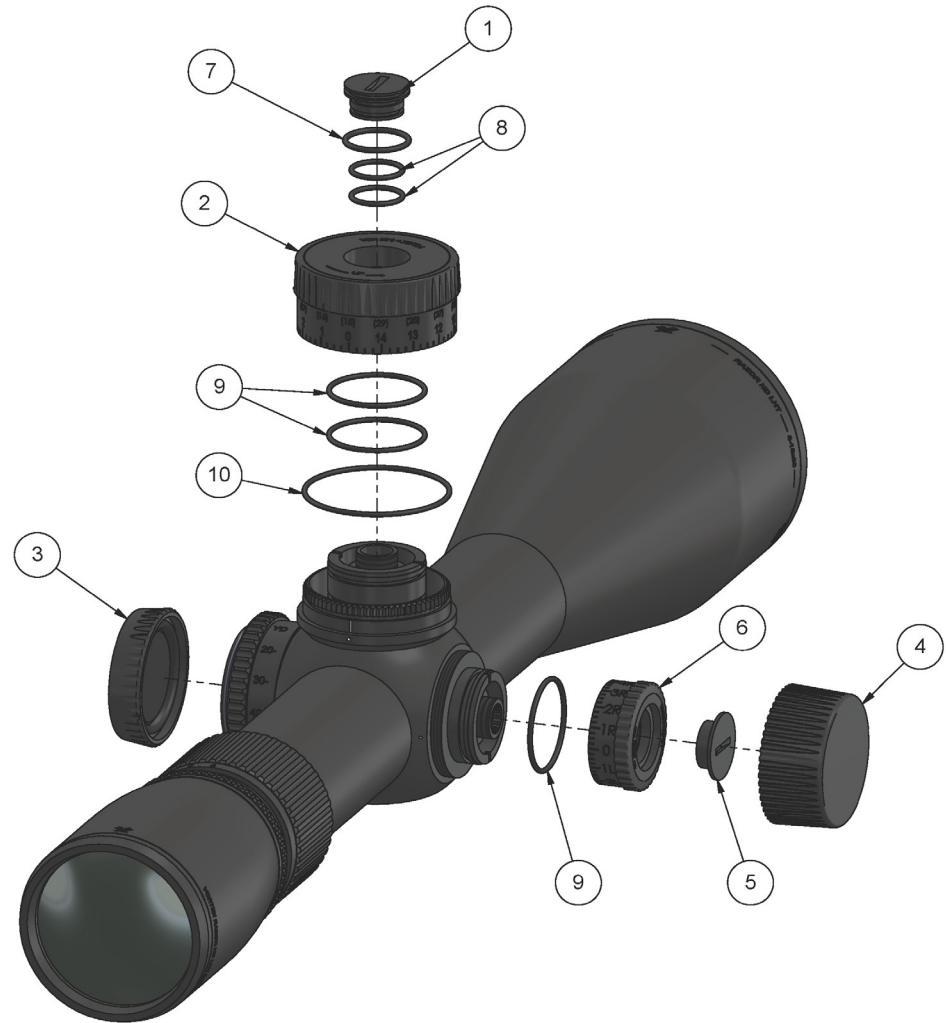

# RAZOR<sup>®</sup> HD LHT<sup>™</sup>

## 3-15x50 RIFLESCOPE

Razor HD LHT 3-15x50 Models	
Model	Features
RZR-31503	G4i BDC MRAD reticle

Parts				
ITEM NO.	PART NUMBER	DESCRIPTION	QTY.	NOTES
1	C-03604-0	Elevation turret knob screw	1	
2	C-03850-0	MRAD Elevation turret knob	1	See corrections below
3	C-03596-0	Battery cap	1	
4	C-03597-0	Windage turret cap	1	
5	C-03605-0	Windage turret dial screw	1	
6	C-03599-0	Windage turret dial	1	
7	C-03601-0	O-ring 10.4mm ID x 1.1mm	1	
8	C-03600-0	O-ring 8.3mm ID x 1mm	2	
9	C-03602-0	O-ring 19mm x 1mm	3	
10	C-03603-0	O-ring 22.7mm ID x 1.2mm	1	

In-Box Accessories				
ITEM NO.	PART NUMBER	DESCRIPTION	QTY.	NOTES
	C-03434-0	Sunshade 50mm	1	
	C-03435-0	Bikini style lens covers 50mm	1	
	C-03436-0	Zero stop ring	1	
	C-02963-0	Lens Cloth	1	
	BATTERY	CR2032	1	Cannot ship
	M-00263-2	Razor HD LHT owner's manual	1	
	M-00266-1	Reticle manual G4i BDC MRAD	1	

Item No	Part Number	Description
2	C-03850-0	MRAD Elevation turret knob
2(b)	C-03853-0	MRAD Elevation knob cover