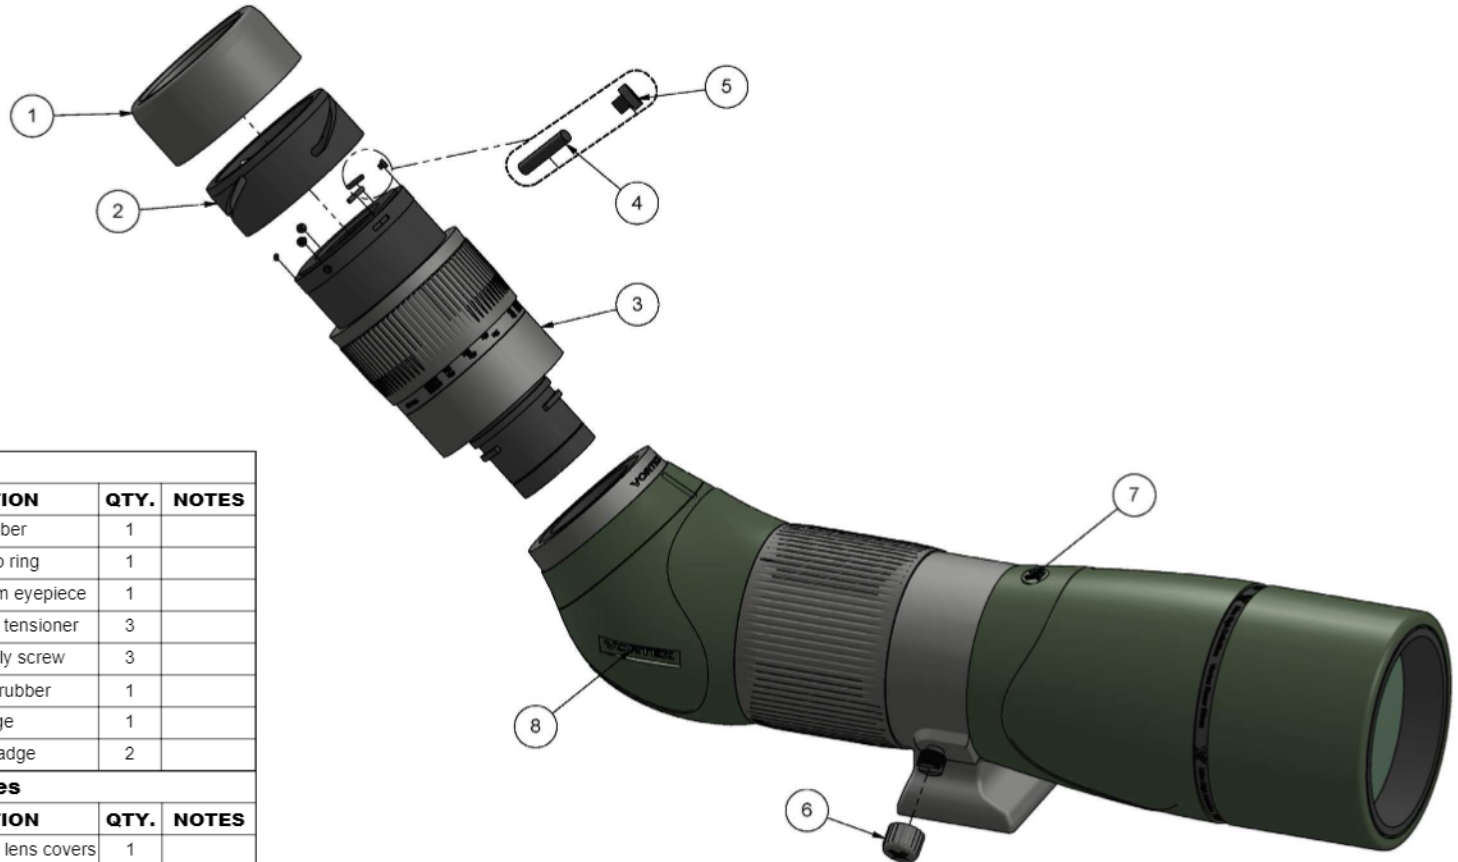

RAZOR[®] HD

22-48x65 ANGLED SPOTTING SCOPE

Razor HD 65mm Angled Models	
Model	Magnification
RS-65A	22-48x

Parts				
ITEM NO.	PART NUMBER	DESCRIPTION	QTY.	NOTES
1	C-01378-0	Eyecup rubber	1	
2	C-01379-0	Outer eyecup ring	1	
3	A-00290-0	Razor HD 65/85mm eyeiece	1	
4	C-00932-0	Eyecup assembly tensioner	3	
5	C-01380-0	Eyecup assembly screw	3	
6	C-02773-0	Thumb screw rubber	1	
7	C-01365-0	Oval badge	1	
8	C-01364-0	Rectangle badge	2	

In-Box Accessories				
ITEM NO.	PART NUMBER	DESCRIPTION	QTY.	NOTES
	C-02112-0	Neoprene case with lens covers	1	
	C-02963-0	Lens Cloth	1	
	M-00108-0	Razor HD owner's manual	1	