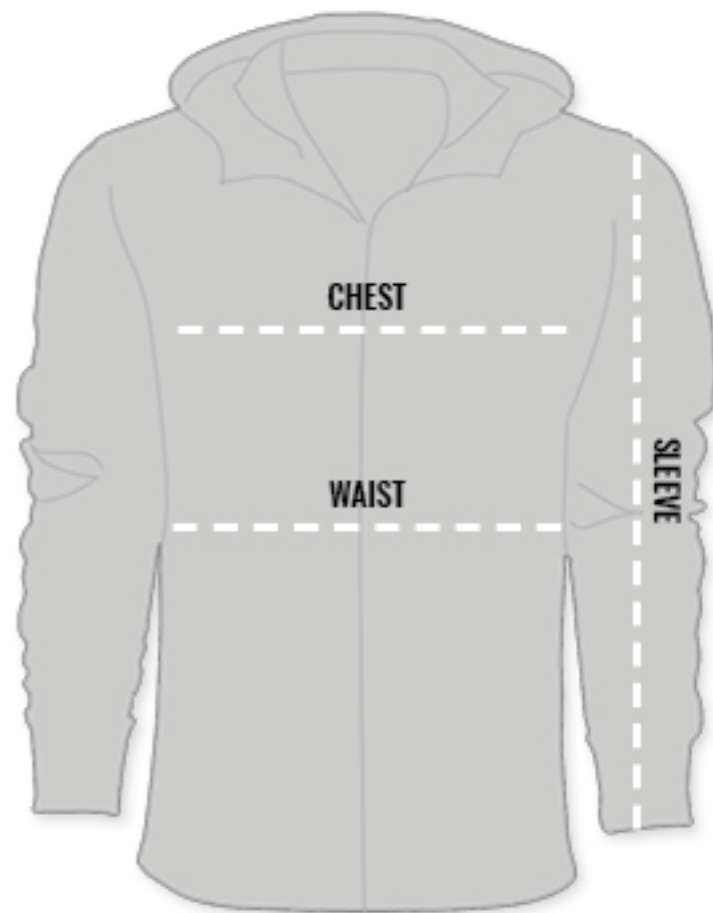

MEN'S OUTERWEAR SIZE CHART

Sizes shown in inches.

SIZE	CHEST	LONG SLEEVE
S	37-38	35 1/8
M	39-41	35 3/4
L	42-44	36 3/8
XL	45-48	37
2XL	49-52	37 5/8
3XL	55	38 1/4

*These measurements are approximate and may have some variance.