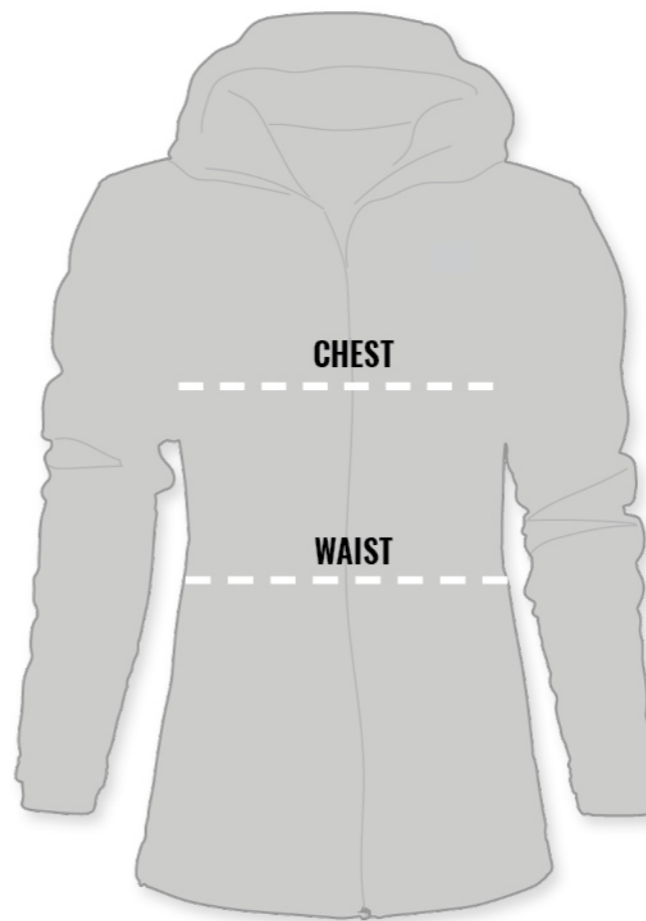

WOMEN'S OUTERWEAR SIZE CHART

Sizes shown in inches.

SIZE	CHEST	WAIST
XS / 0 - 2	34-35	32 - 33
S / 4 - 6	36-37	34 - 35
M / 8 - 10	38 - 40	36 - 38
L / 12 - 14	41 - 44	39 - 42
XL / 16 - 18	44.5 - 47	42.5 - 45.5
XL / 16 - 18	48 - 51	46 - 49

*These measurements are approximate and may have some variance.