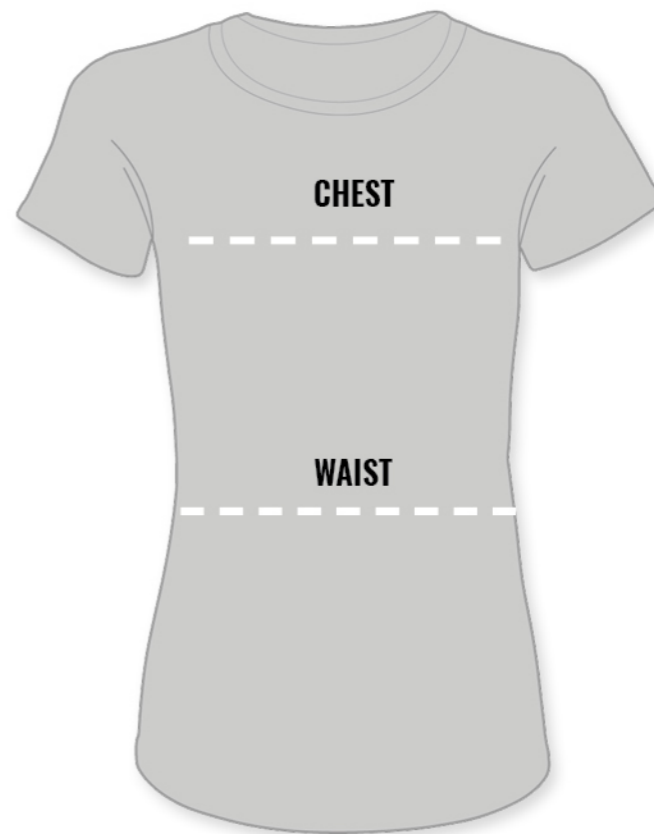

WOMEN'S GRAPHIC T-SHIRTS SIZE CHART

Sizes shown in inches.

SIZE	CHEST	WAIST
XS / 0 - 2	17 - 18	15.5 - 16.5
S / 4 - 6	18 - 19	16.5 - 17.5
M / 8 - 10	19 - 20	17.5 - 18.5
L / 12 - 14	20 - 21	18.5 - 19.5
XL / 16 - 18	21 - 22	19.5 - 20.5
2X	22 - 23	20.5 - 21.5

*These measurements are approximate and may have some variance.