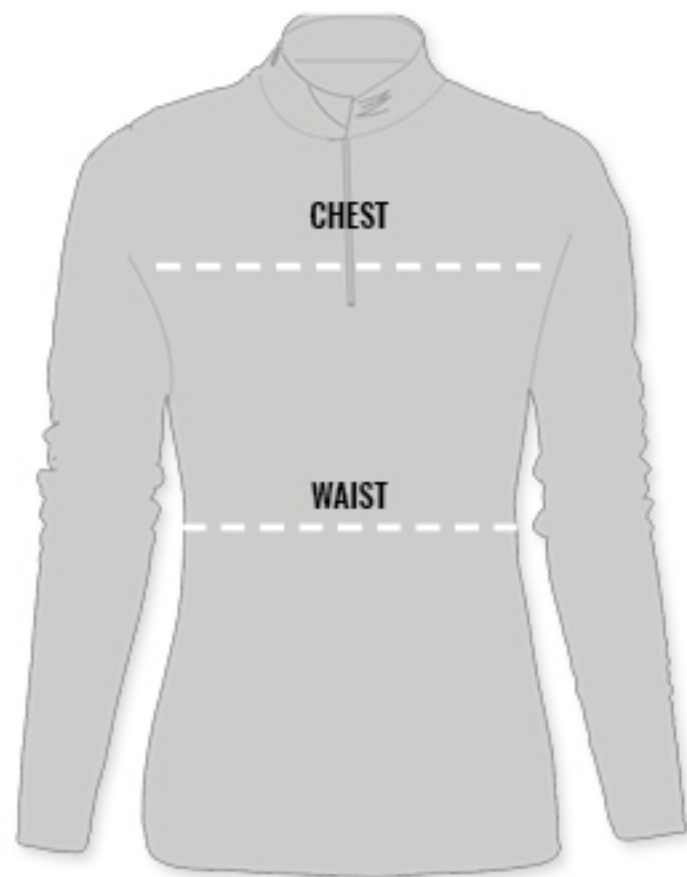

WOMEN'S KNIT & WOVEN TOPS SIZE CHART

Sizes shown in inches.

SIZE	CHEST	WAIST	LONG SLEEVE
XS / 0 - 2	30-32	23-25	30-31
S / 4 - 6	33-35	26-28	31-32
M / 8 - 10	36-38	29-31	32-33
L / 12 - 14	40-42	33-35	33-34
XL / 16 - 18	44-46	37-39	34-34 1/2

*These measurements are approximate and may have some variance.