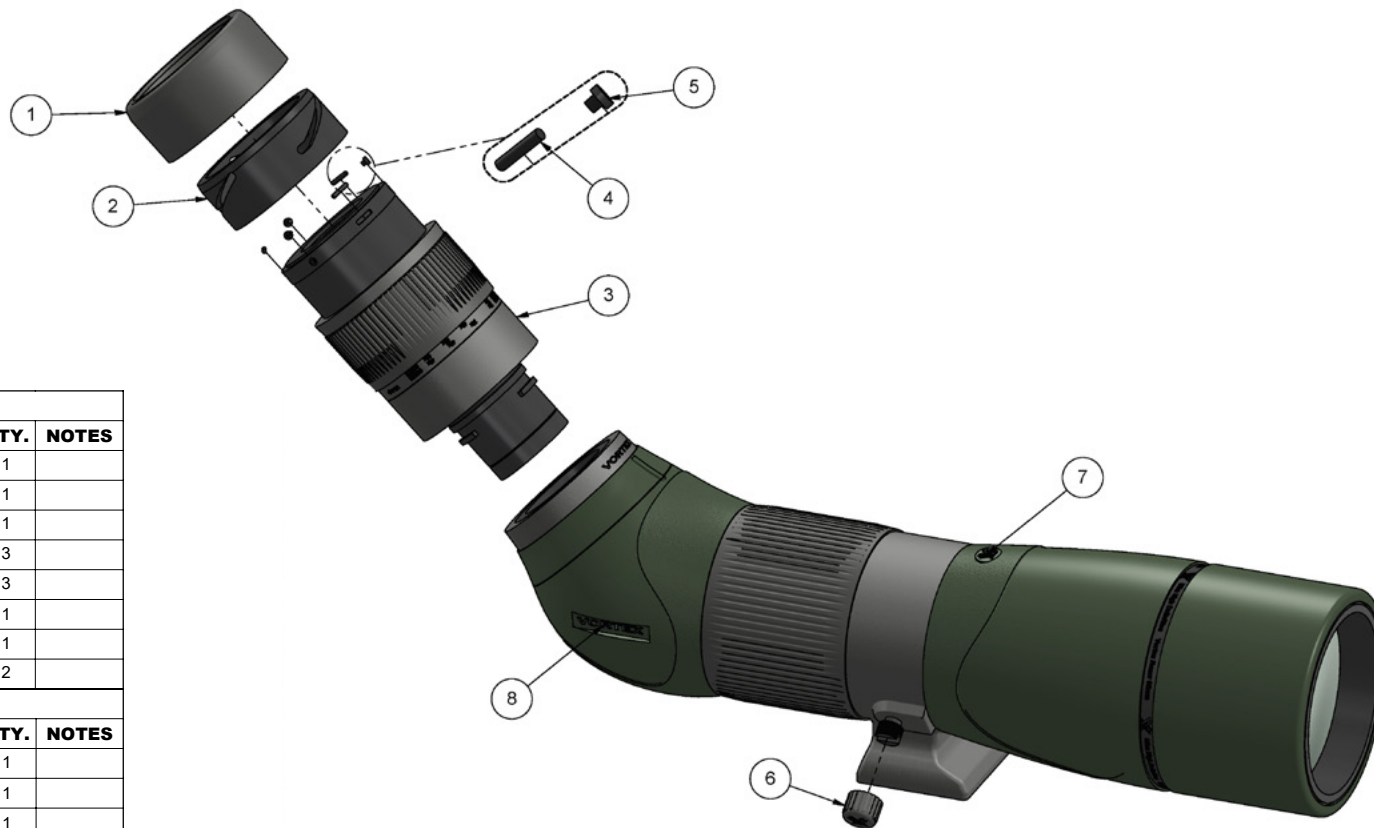

RAZOR[®] HD

22-48x65 ANGLED SPOTTING SCOPE

Razor HD 65mm Angled Models

Model	Magnification
RS-65A	22-48x

Parts

ITEM NO.	PART NUMBER	DESCRIPTION	QTY.	NOTES
1	C-01378-0	Eyecup rubber	1	
2	C-01379-0	Outer eyecup ring	1	
3	A-00290-0	Razor HD 65/85mm eyepiece	1	
4	C-00932-0	Eyecup assembly tensioner	3	
5	C-01380-0	Eyecup assembly screw	3	
6	C-02773-0	Thumb screw rubber	1	
7	C-01365-0	Oval badge	1	
8	C-01364-0	Rectangle badge	2	

In-Box Accessories

ITEM NO.	PART NUMBER	DESCRIPTION	QTY.	NOTES
	C-02112-0	Neoprene case with lens covers	1	
	C-02963-0	Lens Cloth	1	
	M-00108-0	Razor HD owner's manual	1	